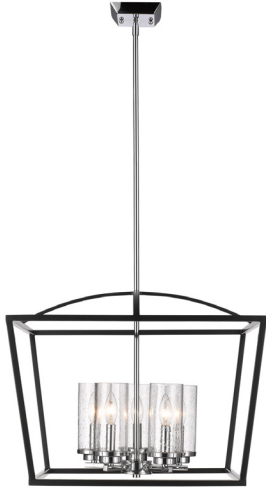

## 4309-5 BLK-SD

UPC: 844375029330

5 Light Chandelier

With seeded glass and a contemporary finish, the simplicity of the Mercer Collection is suitable for transitional to modern interiors. Bold, graphic lines create the open cage design, while shining chrome accents provide contrast against the smooth black finish. The rod-hung construction and square canopy complete the clean, modern look. This 5-light chandelier's generous frame makes it perfect for large open spaces, while its height allows it to work comfortably in 8-9' ceilings.

Fixture Finish:	Black	
Glass/Shade Finish:	Seeded Glass	
Materials:	Steel, Glass	
Fixture Width:	22.125"	56.2cm
Fixture Height:	17.5"	44.45cm
Fixture Extension:	22.125"	56.2cm
Glass Diameter:	3.125"	7.94cm
Glass Height:	6.625"	16.83cm
Canopy Backplate Dimensions:	4.875"L x 4.875"W x .875"E	12.38cmL x 12.38cmH x 2.22cmE
Chain:	N/A	
Rod:	1ea 6", 3ea 12"	1ea 15.24, 3ea 30.48cm
Wire:	10'	3.048m
Bulb Type:	Incandescent, Type B	No
Wattage:	5 x 60W(C)	
Voltage:	110V	
Install Position:		
Approved Location:	Dry Location	
Safety Rating:	UL,CUL	